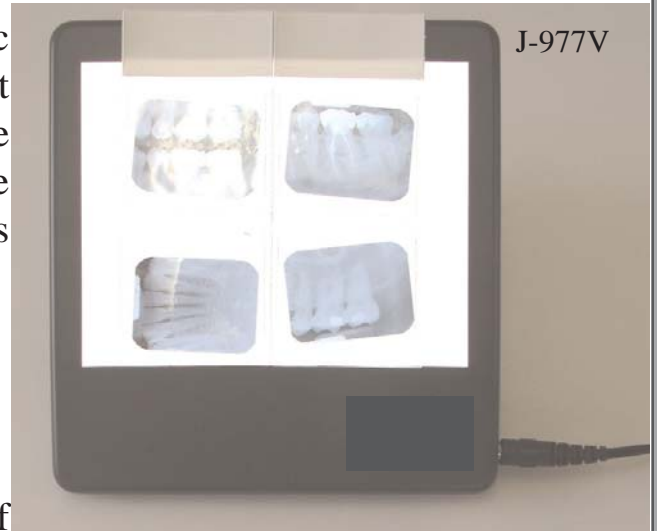

DENTAL X-RAY FILM MOUNTS

Veterinarians are increasingly using specific dental x-ray machines. A dental x-ray unit uses very small dental film and requires multiple film pieces. This small film is difficult to store and catalog correctly. The dental film mounts help solve this problem.

Universal film mounts:

- Fit all sizes of dental film
- Are best for viewing, storage, or mailing
- Have non-glare clear plastic film

Handy white tabs are used for identification of the patient and doctor. Available in three different configurations.

J-977 handy dispenser box containing 1,000 mounts or 500 pairs in vertical side-by-side format. You tear off as many as needed.

J-977a dual horizontal film mounts side-by-side, 100pk of pairs

J-977b quad film mount, four mounts in a horizontal row, 100pk of fours

J-977v Pocket size dental x-ray viewer. This small viewer works great for small dental film. Measures 6" x 6.25" x 0.5" and uses 110v AC current. The light closely mimics natural light for optimal viewing.